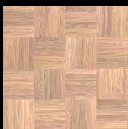

**Blue Stained
Basketweave**

**Brown Stained
Boards**

**Cedar
Boards**

**Colorful
Boards**

**Crazy
Boards**

**Dark
Deck**

**Dark
Herringbone**

**Dry Cracked
Boards**

Wrinkled
Basketweave

Zebrawood
Herringbone

WOOD PATTERN

Alternating
Blocks

Alternating
Ripple

Ashy
Persian

Black Cherry
Triangles

Blue
Hopscotch

Blue
Waves

Chinese
Mahogany

Crisscross
Cutout

Dark Alternating
Blocks

Dark
Squares

Decorative
Cedar

Diagonal
Stripe

Fancy
Red

Green
Clover

Green
Crisscross

Grey Alternating
Blocks

Grey
Teardrops

Kindergarten
Blocks

Mahogany Herringbone
Inserted

Old
Squares

Orange
Basketweave